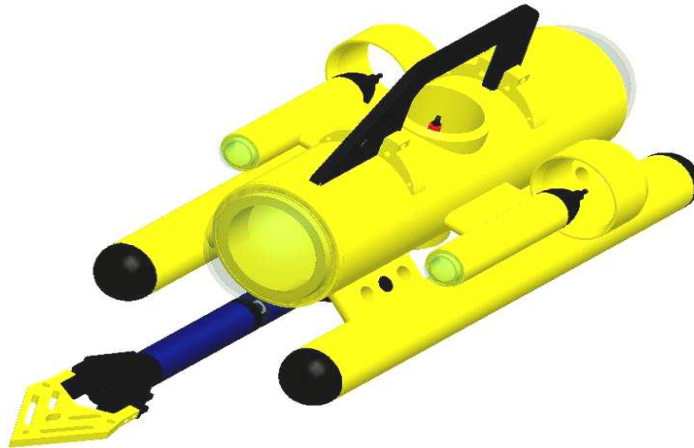

MiniSub by MW Power – Options – August 2008

Specification / Derivative	MiniSub ROV
Umbilical Extension	50, 100, 150m
Additional Lighting	150 unit LED
Position Marker	Rope and inflatable device
Remote charger	External power source
Base Station	HD record
Water Sampling	Cartridge
Sediement Sampling	Cartridge
Acoustic Positioning	Option
Sonar	Option
Prehension Arm	2 axis
Temperature	Option
Compass	Option
Depth	Option
GIB Compatible	Yes